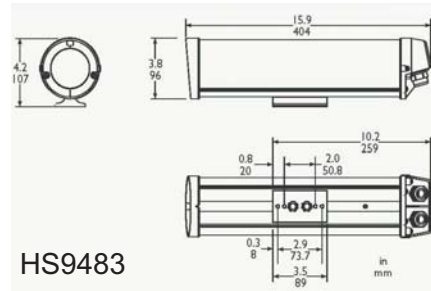

Ikegami PAC Series Outdoor Day & Night Cameras

Specifications:

Model Number:	PAC-508 OD	PAC-508 OD2	PAC-509 OD	PAC-509 OD2	PAC-509 ODH	PAC-509 OD2H	
Horizontal Resolution:	520TVL		540TVL (570TVL B/W)				
Day & Night:	Yes (Digital)		Yes (True)				
Minimum Illumination:	0.7 lux (Color), 0.15 lux (B/W)		0.37 lux(Color)/0.075 lux(B/W)				
Imager:	1/3" CCD Interline						
S/No.:	48dB or better		52dB or better				
White Balance:	Auto Tracking White Balance						
TV System:	2:1 Interlace, NTSC System						
Sync System:	Internal Crystal or Line Lock (set at Crystal Lock)						
Backlight Compensation:	On/Off (set at off position)						
Power Requirements:	AC24V 10%, 60Hz						
Power Consumption:	Approx. 4W				Approx. 29W		
Lens:	Auto Iris: Yes						
	Focal Length:	2.8 ~ 12mm F1.4	5.0 ~ 50mm F1.4	2.8 ~ 12mm F1.2	7.5 ~ 50mm F1.3	2.8 ~ 12mm F1.2	7.5 ~ 50mm F1.3
Connector:	Video: Pre-wired coax Cable with BNC (5ft)						
	Power: Pre-wired 18AWG 3 Conductor (5ft)						
Housing:	Type:	HS9480			HS9483		
	Length:	10.9"			15.9"		
	Heater&Blower:	No			Yes		
	Wall Mount:	MT9215S			MT9215		
Sun Shade		Option (HS9480SS)			Option (HS9483SS)		

External Drawings:

Design and specifications are subject to change without notice.

Ikegami

IKEGAMI ELECTRONICS (U.S.A.), INC.

URL <http://www.ikegami.com>

08262008-TH-CCTV-0001

**HEADQUARTERS
WESTCOAST OFFICE**

37 Brook Avenue, Maywood, NJ 07607 Phone (201)368-9171 Fax (201)569-1626
2631 Manhattan Beach Blvd., Redondo Beach, CA 90278
Phone (310)297-1900 Fax (310)536-9550

**SOUTHWEST OFFICE
MIDWEST OFFICE
SOUTHEAST OFFICE**

773 Bearden Road, Waxahachie, TX 75167 Phone (972)869-2363 Fax (972)556-1057
747 Church Road, Unit C1, Elmhurst, IL 60126 Phone (630)834-9774 Fax (630)834-8689
5200 N.W. 33rd Avenue, Suite 111, Fort Lauderdale, FL 33309
Phone (954)735-2203 Fax (954)735-2227