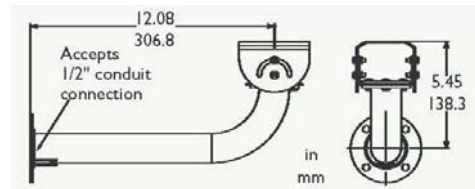

Ikegami PAC Series Outdoor Day & Night Cameras

Specifications:

Model Number:	PAC-508 OD	PAC-508 OD2	PAC-509 OD	PAC-509 OD2	PAC-509 ODH	PAC-509 OD2H	
Horizontal Resolution:	520TVL		540TVL (570TVL B/W)				
Day & Night:	Yes (Digital)		Yes (True)				
Minimum Illumination:	0.7 lux (Color), 0.15 lux (B/W)		0.37 lux(Color)/0.075 lux(B/W)				
Imager:	1/3" CCD Interline						
S/No.:	48dB or better		52dB or better				
White Balance:	Auto Tracking White Balance						
TV System:	2:1 Interlace, NTSC System						
Sync System:	Internal Crystal or Line Lock (set at Crystal Lock)						
Backlight Compensation:	On/Off (set at off position)						
Power Requirements:	AC24V 10%, 60Hz						
Power Consumption:	Approx. 4W				Approx. 29W		
Lens:	Auto Iris: Yes						
	Focal Length:	2.8 ~ 12mm F1.4	5.0 ~ 50mm F1.4	2.8 ~ 12mm F1.2	7.5 ~ 50mm F1.3	2.8 ~ 12mm F1.2	7.5 ~ 50mm F1.3
Connector:	Video: Pre-wired coax Cable with BNC (5ft)						
	Power: Pre-wired 18AWG 3 Conductor (5ft)						
Housing:	Type:	HS9480			HS9483		
	Length:	10.9"			15.9"		
	Heater&Blower:	No			Yes		
	Wall Mount:	MT9215S			MT9215		
Sun Shade		Option (HS9480SS)			Option (HS9483SS)		

External Drawings:

Design and specifications are subject to change without notice.

Ikegami

IKEGAMI ELECTRONICS (U.S.A.), INC.

URL <http://www.ikegami.com>

08262008-TH-CCTV-0001

**HEADQUARTERS
WESTCOAST OFFICE**

37 Brook Avenue, Maywood, NJ 07607 Phone (201)368-9171 Fax (201)569-1626
2631 Manhattan Beach Blvd., Redondo Beach, CA 90278
Phone (310)297-1900 Fax (310)536-9550

**SOUTHWEST OFFICE
MIDWEST OFFICE
SOUTHEAST OFFICE**

773 Bearden Road, Waxahachie, TX 75167 Phone (972)869-2363 Fax (972)556-1057
747 Church Road, Unit C1, Elmhurst, IL 60126 Phone (630)834-9774 Fax (630)834-8689
5200 N.W. 33rd Avenue, Suite 111, Fort Lauderdale, FL 33309
Phone (954)735-2203 Fax (954)735-2227