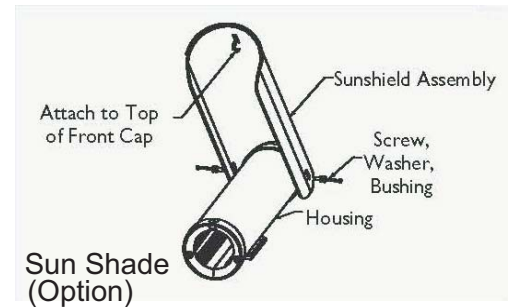

Ikegami PAC Series Outdoor Day & Night Cameras

Specifications:

Model Number:	PAC-508 OD	PAC-508 OD2	PAC-509 OD	PAC-509 OD2	PAC-509 ODH	PAC-509 OD2H	
Horizontal Resolution:	520TVL		540TVL (570TVL B/W)				
Day & Night:	Yes (Digital)		Yes (True)				
Minimum Illumination:	0.7 lux (Color), 0.15 lux (B/W)		0.37 lux(Color)/0.075 lux(B/W)				
Imager:	1/3" CCD Interline						
S/No.:	48dB or better		52dB or better				
White Balance:	Auto Tracking White Balance						
TV System:	2:1 Interlace, NTSC System						
Sync System:	Internal Crystal or Line Lock (set at Crystal Lock)						
Backlight Compensation:	On/Off (set at off position)						
Power Requirements:	AC24V 10%, 60Hz						
Power Consumption:	Approx. 4W				Approx. 29W		
Lens:	Auto Iris: Yes						
	Focal Length:	2.8 ~ 12mm F1.4	5.0 ~ 50mm F1.4	2.8 ~ 12mm F1.2	7.5 ~ 50mm F1.3	2.8 ~ 12mm F1.2	7.5 ~ 50mm F1.3
Connector:	Video: Pre-wired coax Cable with BNC (5ft)						
	Power: Pre-wired 18AWG 3 Conductor (5ft)						
Housing:	Type:	HS9480			HS9483		
	Length:	10.9"			15.9"		
	Heater&Blower:	No			Yes		
	Wall Mount:	MT9215S			MT9215		
Sun Shade		Option (HS9480SS)			Option (HS9483SS)		

External Drawings:

Design and specifications are subject to change without notice.

Ikegami

IKEGAMI ELECTRONICS (U.S.A.), INC.

URL <http://www.ikegami.com>

08262008-TH-CCTV-0001

**HEADQUARTERS
WESTCOAST OFFICE**

37 Brook Avenue, Maywood, NJ 07607 Phone (201)368-9171 Fax (201)569-1626
2631 Manhattan Beach Blvd., Redondo Beach, CA 90278
Phone (310)297-1900 Fax (310)536-9550

**SOUTHWEST OFFICE
MIDWEST OFFICE
SOUTHEAST OFFICE**

773 Bearden Road, Waxahachie, TX 75167 Phone (972)869-2363 Fax (972)556-1057
747 Church Road, Unit C1, Elmhurst, IL 60126 Phone (630)834-9774 Fax (630)834-8689
5200 N.W. 33rd Avenue, Suite 111, Fort Lauderdale, FL 33309
Phone (954)735-2203 Fax (954)735-2227