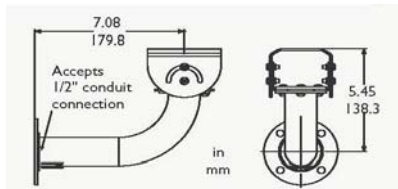

Ikegami PAC Series Outdoor Day & Night Cameras

Specifications:

Model Number:	PAC-508 OD	PAC-508 OD2	PAC-509 OD	PAC-509 OD2	PAC-509 ODH	PAC-509 OD2H	
Horizontal Resolution:	520TVL		540TVL (570TVL B/W)				
Day & Night:	Yes (Digital)		Yes (True)				
Minimum Illumination:	0.7 lux (Color), 0.15 lux (B/W)		0.37 lux(Color)/0.075 lux(B/W)				
Imager:	1/3" CCD Interline						
S/No.:	48dB or better		52dB or better				
White Balance:	Auto Tracking White Balance						
TV System:	2:1 Interlace, NTSC System						
Sync System:	Internal Crystal or Line Lock (set at Crystal Lock)						
Backlight Compensation:	On/Off (set at off position)						
Power Requirements:	AC24V 10%, 60Hz						
Power Consumption:	Approx. 4W				Approx. 29W		
Lens:	Auto Iris: Yes						
	Focal Length:	2.8 ~ 12mm F1.4	5.0 ~ 50mm F1.4	2.8 ~ 12mm F1.2	7.5 ~ 50mm F1.3	2.8 ~ 12mm F1.2	7.5 ~ 50mm F1.3
Connector:	Video: Pre-wired coax Cable with BNC (5ft)						
	Power: Pre-wired 18AWG 3 Conductor (5ft)						
Housing:	Type:	HS9480			HS9483		
	Length:	10.9"			15.9"		
	Heater&Blower:	No			Yes		
	Wall Mount:	MT9215S			MT9215		
Sun Shade		Option (HS9480SS)			Option (HS9483SS)		

External Drawings:

Design and specifications are subject to change without notice.

Ikegami

IKEGAMI ELECTRONICS (U.S.A.), INC.

URL <http://www.ikegami.com>

08262008-TH-CCTV-0001

**HEADQUARTERS
WESTCOAST OFFICE**

37 Brook Avenue, Maywood, NJ 07607 Phone (201)368-9171 Fax (201)569-1626
2631 Manhattan Beach Blvd., Redondo Beach, CA 90278
Phone (310)297-1900 Fax (310)536-9550

**SOUTHWEST OFFICE
MIDWEST OFFICE
SOUTHEAST OFFICE**

773 Bearden Road, Waxahachie, TX 75167 Phone (972)869-2363 Fax (972)556-1057
747 Church Road, Unit C1, Elmhurst, IL 60126 Phone (630)834-9774 Fax (630)834-8689
5200 N.W. 33rd Avenue, Suite 111, Fort Lauderdale, FL 33309
Phone (954)735-2203 Fax (954)735-2227