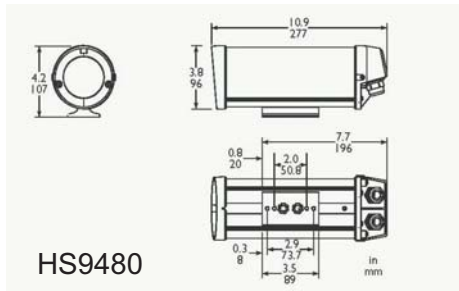

Ikegami PAC Series Outdoor Day & Night Cameras

Specifications:

Model Number:	PAC-508 OD	PAC-508 OD2	PAC-509 OD	PAC-509 OD2	PAC-509 ODH	PAC-509 OD2H	
Horizontal Resolution:	520TVL		540TVL (570TVL B/W)				
Day & Night:	Yes (Digital)		Yes (True)				
Minimum Illumination:	0.7 lux (Color), 0.15 lux (B/W)		0.37 lux(Color)/0.075 lux(B/W)				
Imager:	1/3" CCD Interline						
S/No.:	48dB or better		52dB or better				
White Balance:	Auto Tracking White Balance						
TV System:	2:1 Interlace, NTSC System						
Sync System:	Internal Crystal or Line Lock (set at Crystal Lock)						
Backlight Compensation:	On/Off (set at off position)						
Power Requirements:	AC24V 10%, 60Hz						
Power Consumption:	Approx. 4W				Approx. 29W		
Lens:	Auto Iris: Yes						
	Focal Length:	2.8 ~ 12mm F1.4	5.0 ~ 50mm F1.4	2.8 ~ 12mm F1.2	7.5 ~ 50mm F1.3	2.8 ~ 12mm F1.2	7.5 ~ 50mm F1.3
Connector:	Video: Pre-wired coax Cable with BNC (5ft)						
	Power: Pre-wired 18AWG 3 Conductor (5ft)						
Housing:	Type:	HS9480			HS9483		
	Length:	10.9"			15.9"		
	Heater&Blower:	No			Yes		
	Wall Mount:	MT9215S			MT9215		
Sun Shade		Option (HS9480SS)			Option (HS9483SS)		

External Drawings:

Design and specifications are subject to change without notice.

Ikegami

IKEGAMI ELECTRONICS (U.S.A.), INC.

URL <http://www.ikegami.com>

08262008-TH-CCTV-0001

**HEADQUARTERS
WESTCOAST OFFICE**

37 Brook Avenue, Maywood, NJ 07607 Phone (201)368-9171 Fax (201)569-1626
2631 Manhattan Beach Blvd., Redondo Beach, CA 90278
Phone (310)297-1900 Fax (310)536-9550

**SOUTHWEST OFFICE
MIDWEST OFFICE
SOUTHEAST OFFICE**

773 Bearden Road, Waxahachie, TX 75167 Phone (972)869-2363 Fax (972)556-1057
747 Church Road, Unit C1, Elmhurst, IL 60126 Phone (630)834-9774 Fax (630)834-8689
5200 N.W. 33rd Avenue, Suite 111, Fort Lauderdale, FL 33309
Phone (954)735-2203 Fax (954)735-2227